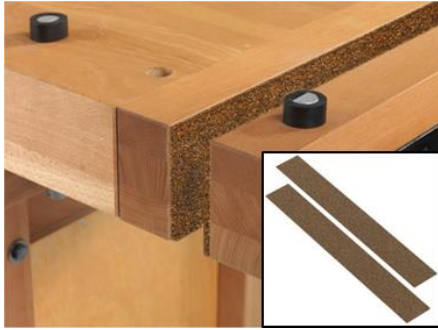

Assembly required.

JC-11 Jaw Cushions

\$ 20.00

Item No.	SJO-33381
Size	12-1/2" L x 7-1/2" W

*Sold as Pair

Holdfast ST-03

\$ 60.00

Item No.	SJO-33637
Pair	